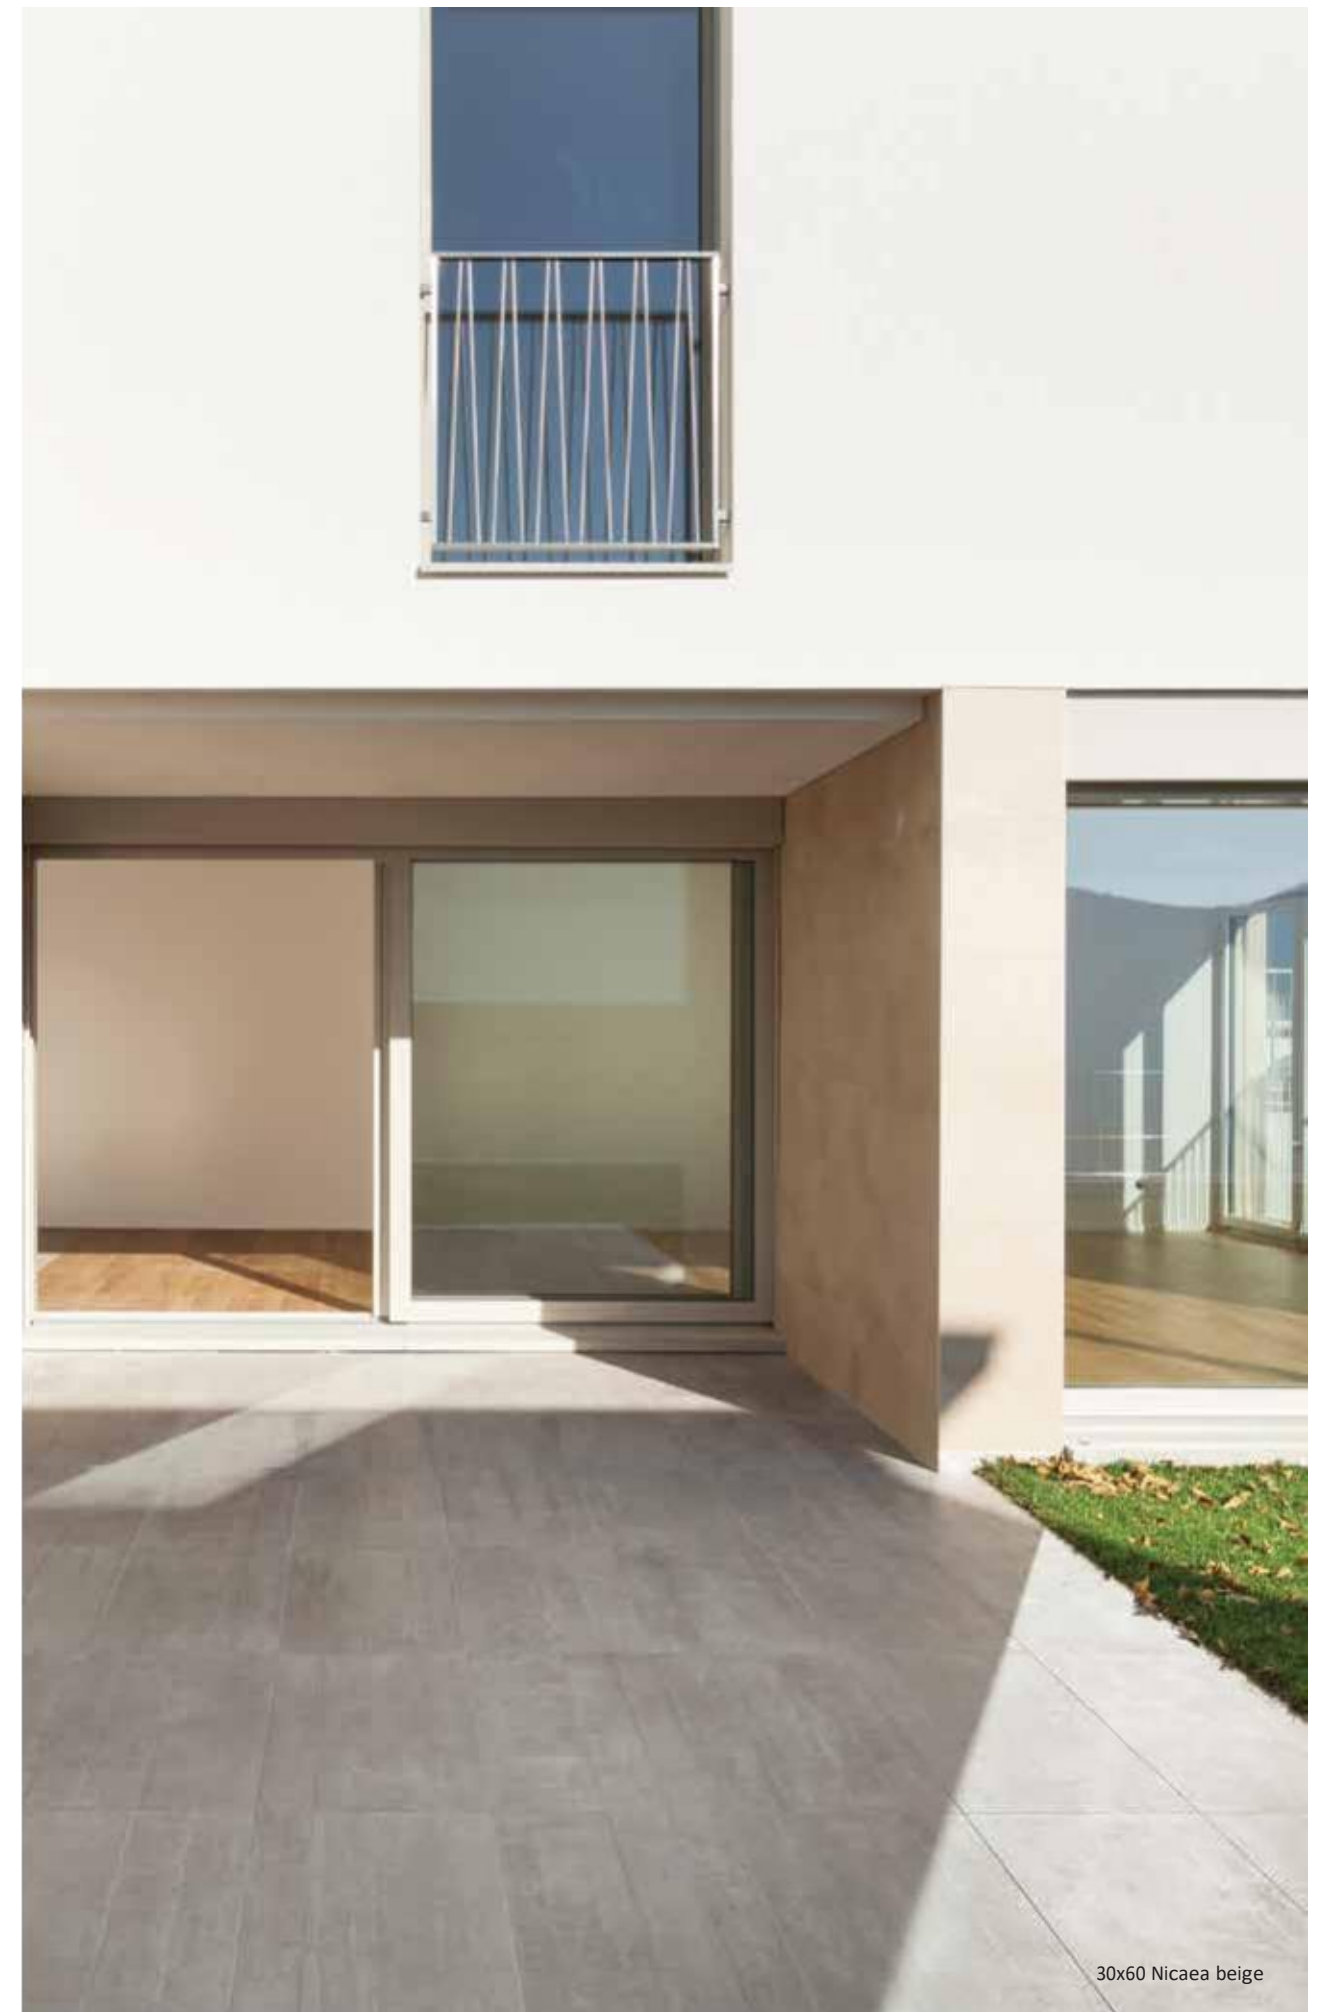

NICAEA

PORCELAIN TILE

Size

30x60 cm

Size cm	Type	pc.	m²	pc.	m²	kg
30 x 60	porcelain	8	1.44	60	86.40	1315

30x60 Nicaea beige