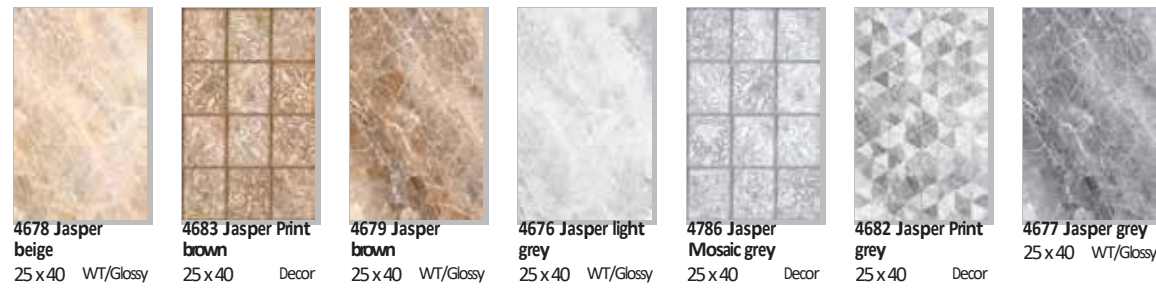

JASPER

WALL TILE

PORCELAIN TILE

Size

25x40 cm

Size cm	Type	pc.	m²	pc.	m²	kg
25 x 40	wall	12	1.20	72	86.40	1201
33.3 x 33.3	porcelain	14	1.55	44	68.31	1069