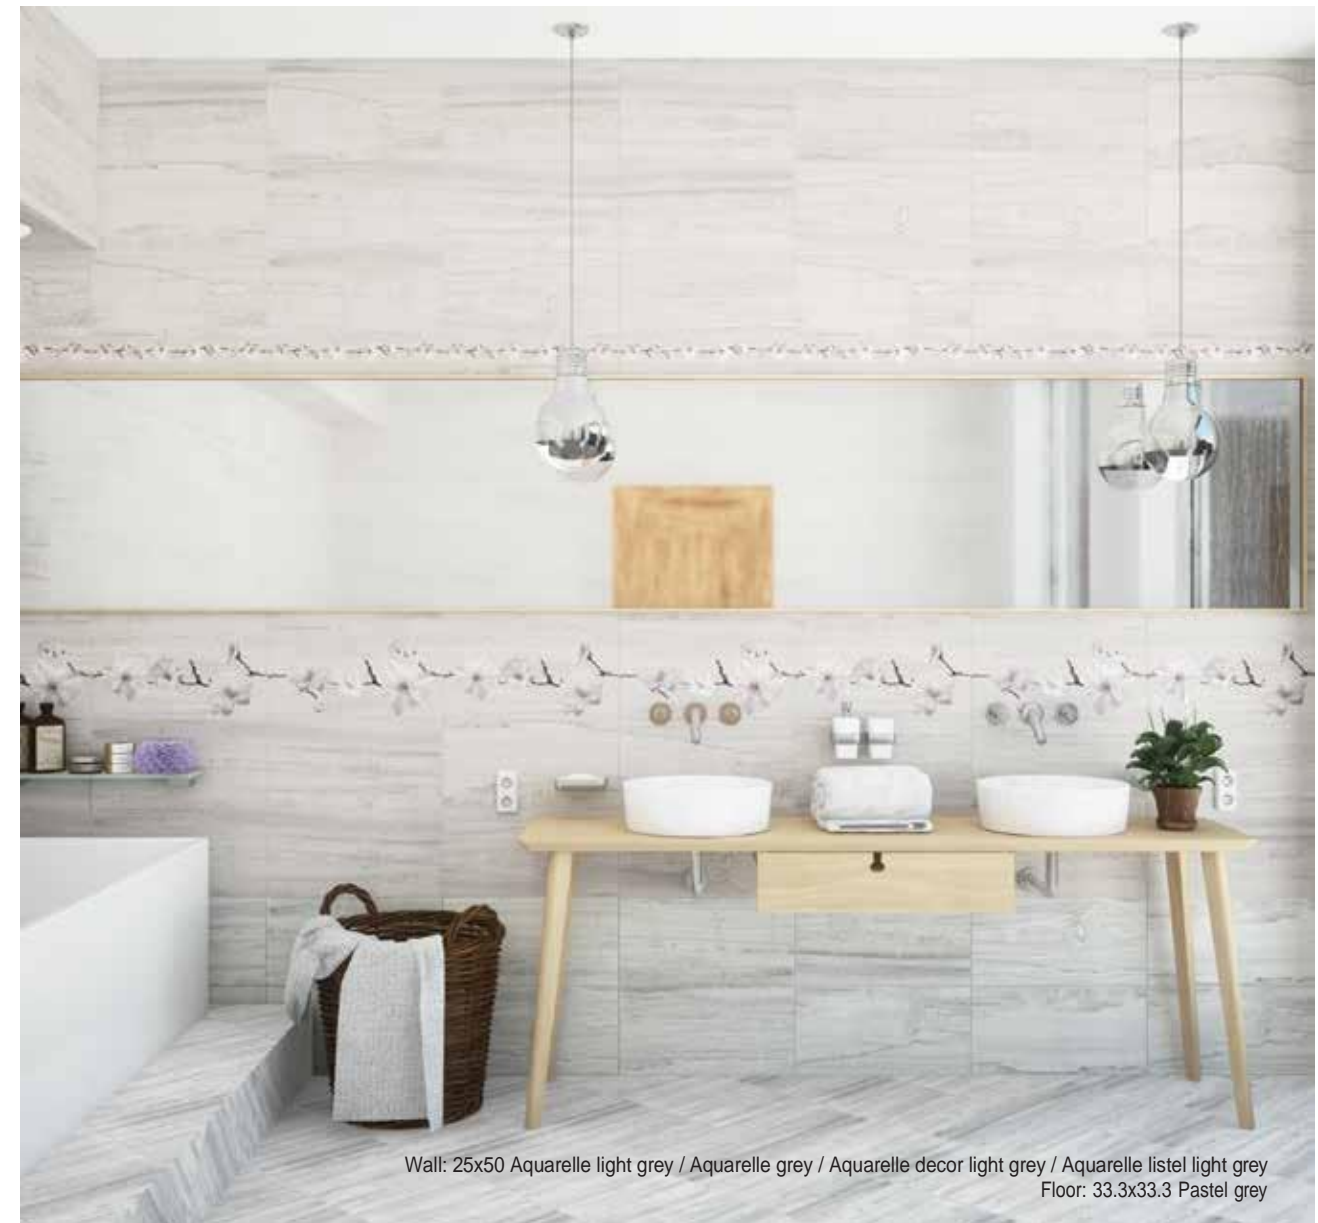

AQUARELLE

Size

25x50 cm

WALL TILE

FLOOR TILE

5963 Aquarelle light grey
25 x 50

Matt
WT

5964 Aquarelle grey
25 x 50

Matt
WT

*4974 Aquarelle light grey
25 x 50

Matt
WT

*3231 Aquarelle grey
25 x 50

Matt
WT

2812 Aquarelle light grey
25 x 50

Matt
Decor

*4909 Aquarelle light grey
25 x 50

Matt
Decor

2814 Aquarelle light grey
6 x 50

Matt
Listel

9232 Pastel I. grey
33.3 x 33.3

Matt
FT

9146 Pastel grey
33.3 x 33.3

Matt
FT

Size cm	Type	pc.	m²	pc.	m²	kg
25 x 50	wall	12	1.50	42	63.00	1077
*25 x 50	wall	13	1.63	36	58.50	1001
6 x 50	listel	30	-	50	-	-
33.3 x 33.3	floor tile	14	1.55	44	68.31	1065

Wall: 25x50 Aquarelle light grey / Aquarelle grey / Aquarelle decor light grey / Aquarelle listel light grey
Floor: 33.3x33.3 Pastel grey