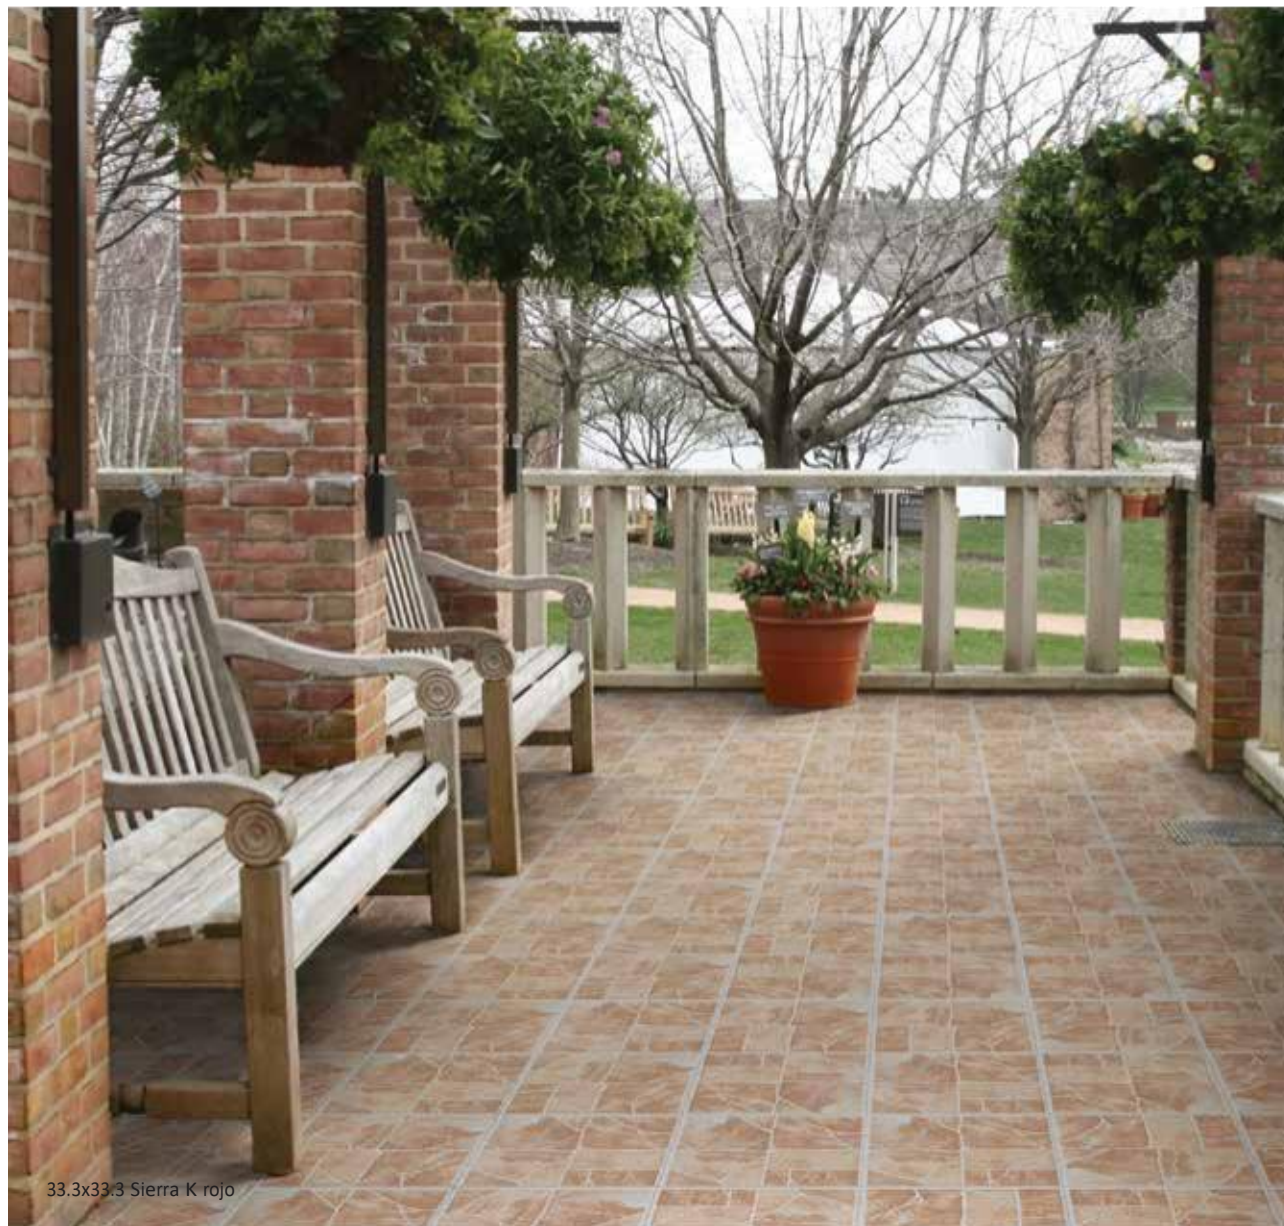

SIERRA K

PORCELAIN TILE

Size

33.3x33.3 cm

Size cm	Type	pc.	m²	pc.	m²	kg
33.3 x 33.3	porcelain	15	1.66	44	73.19	1130

33.3x33.3 Sierra K rojo

MOSAIC

PORCELAIN TILE

Size

33.3x33.3 cm

Size cm	Type	pc.	m²	pc.	m²	kg
33.3 x 33.3	porcelain	13	1.44	44	63.43	1150