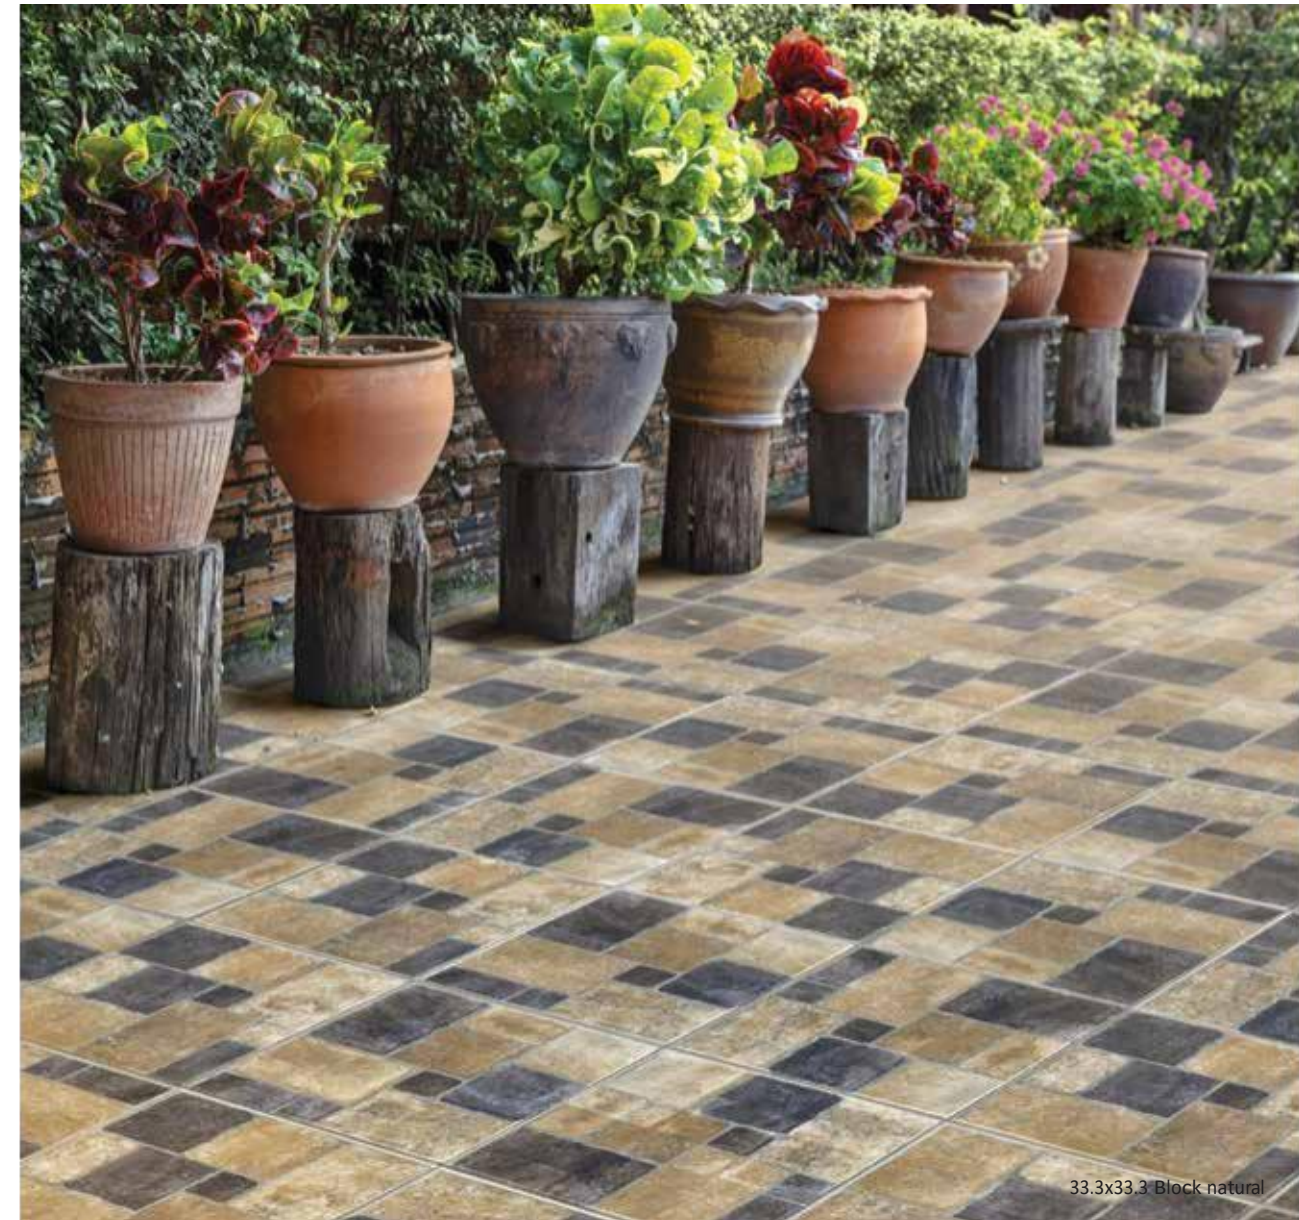

9759 Block beige
33.3x33.3

Matt
PT

33.3x33.3 Block natural

FOCUS

PORCELAIN TILE

Size

33.3x33.3 cm

Size cm	Type	pc.	m ²	pc.	m ²	kg
33.3 x 33.3	porcelain	15	1.66	44	73.19	1130