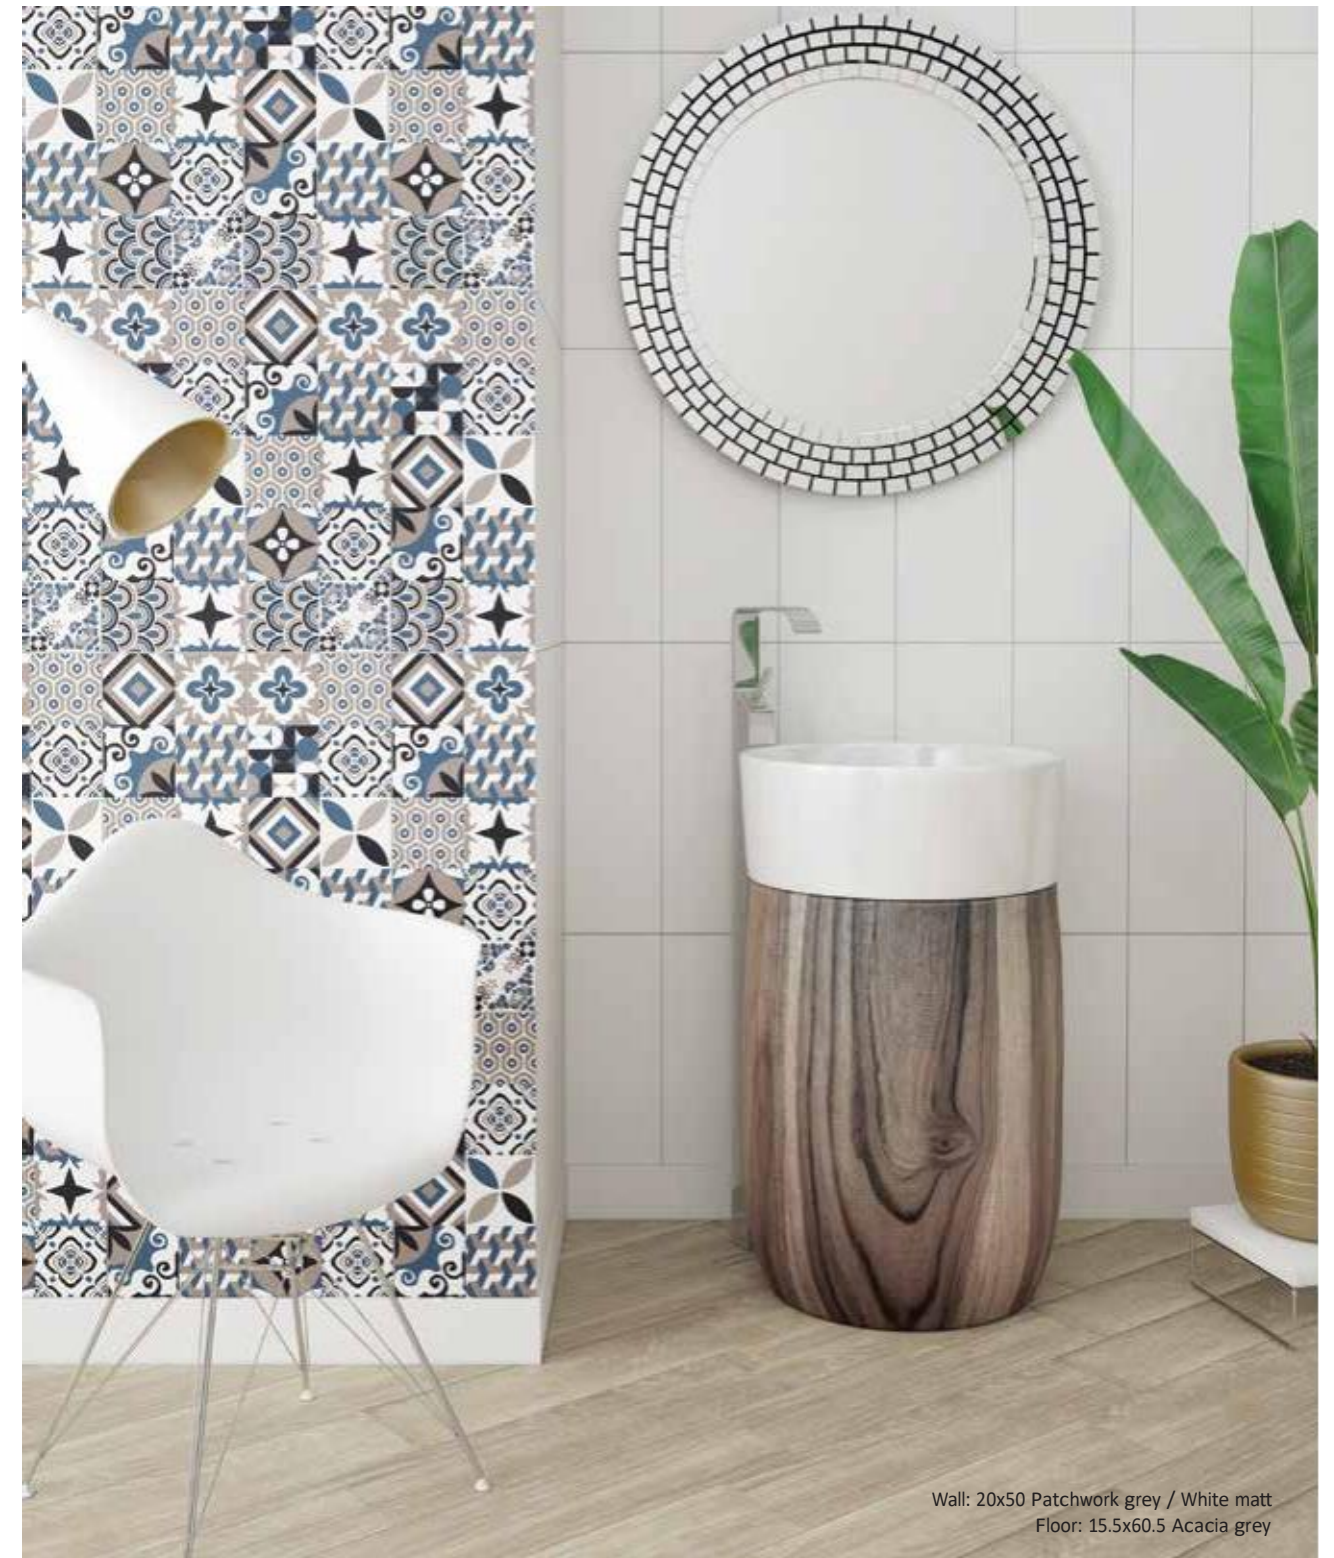

PATCHWORK

Size

20x50 cm

WALL TILE

4777 White matt Matt
20x50 WT

*4903 White matt Matt
20x50 WT

5736 Patchwork grey Matt
20x50 WT

Size cm	Type	pc.	m²	pc.	m²	kg
20 x 50	wall	11	1.10	56	61.60	1008
*20 x 50	wall	13	1.30	48	62.40	1020

Wall: 20x50 Patchwork grey / White matt
Floor: 15.5x60.5 Acacia grey