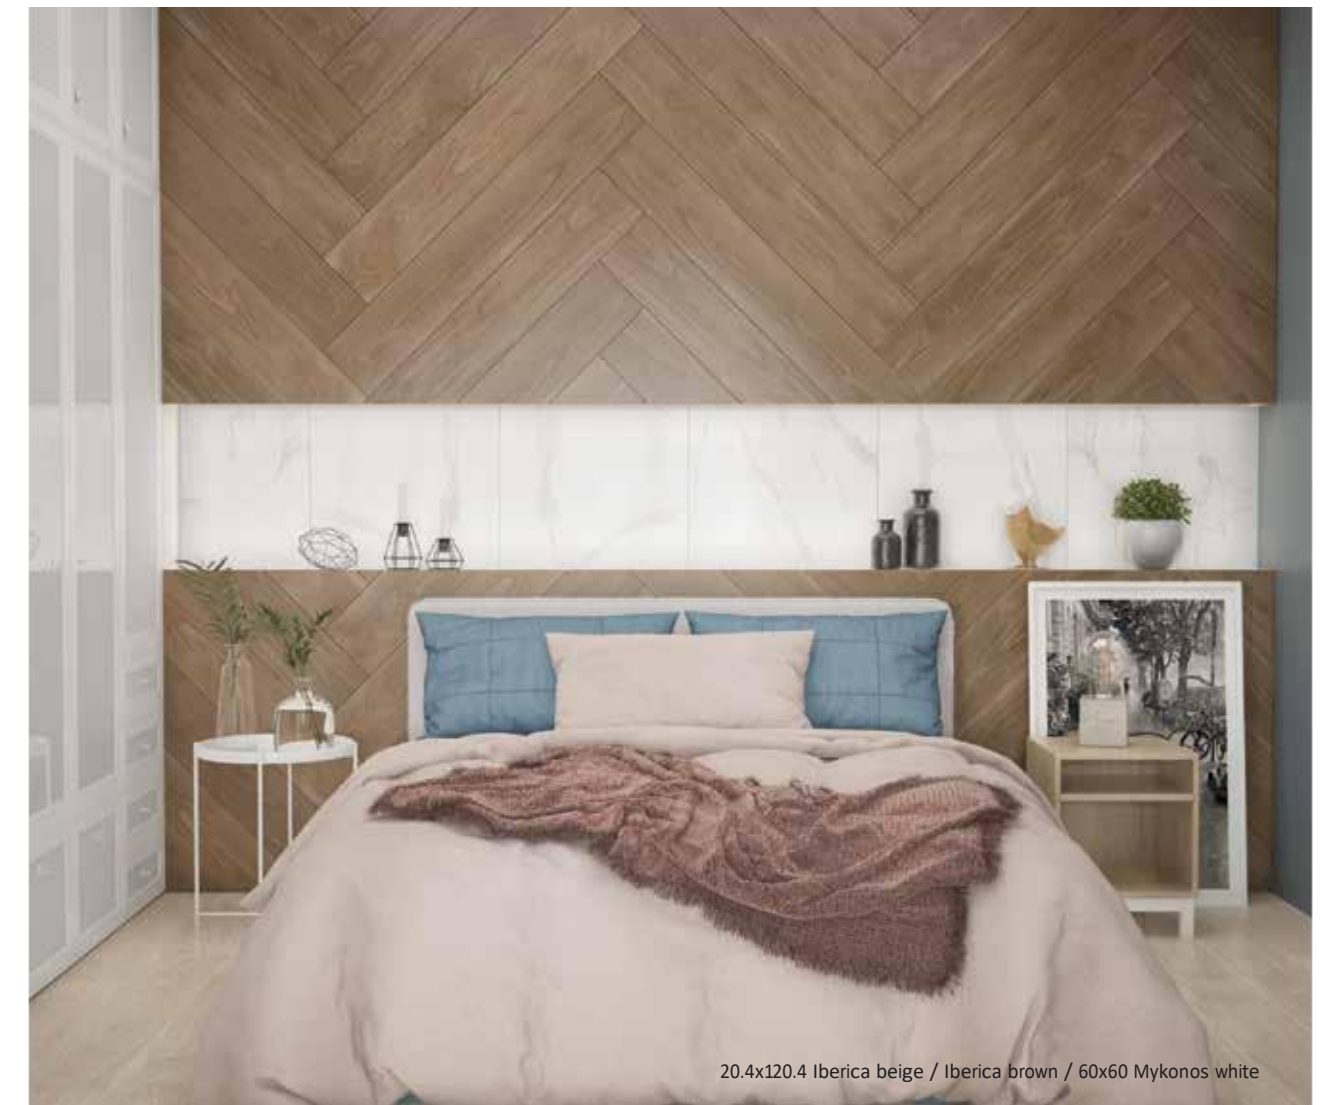

20.4x120.4 Iberica beige / Iberica brown / 60x60 Mykonos white

IBERICA