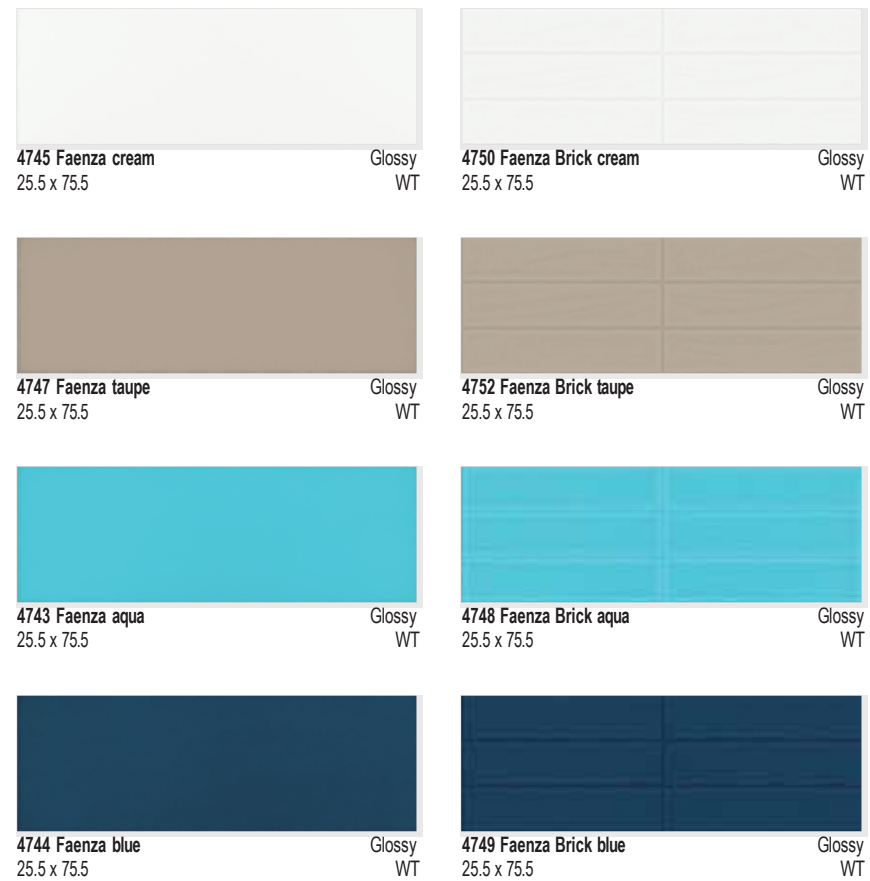

FAENZA

Size

25.5x75.5 cm

WALL TILE

COORDINATED FLOOR TILE

Size cm	Type	pc.	m²	pc.	m²	kg
25.5 x 75.5	wall	6	1.16	54	62.38	964
51 x 75.5	deco set (2)	2	-	40	-	-

Matching with colours