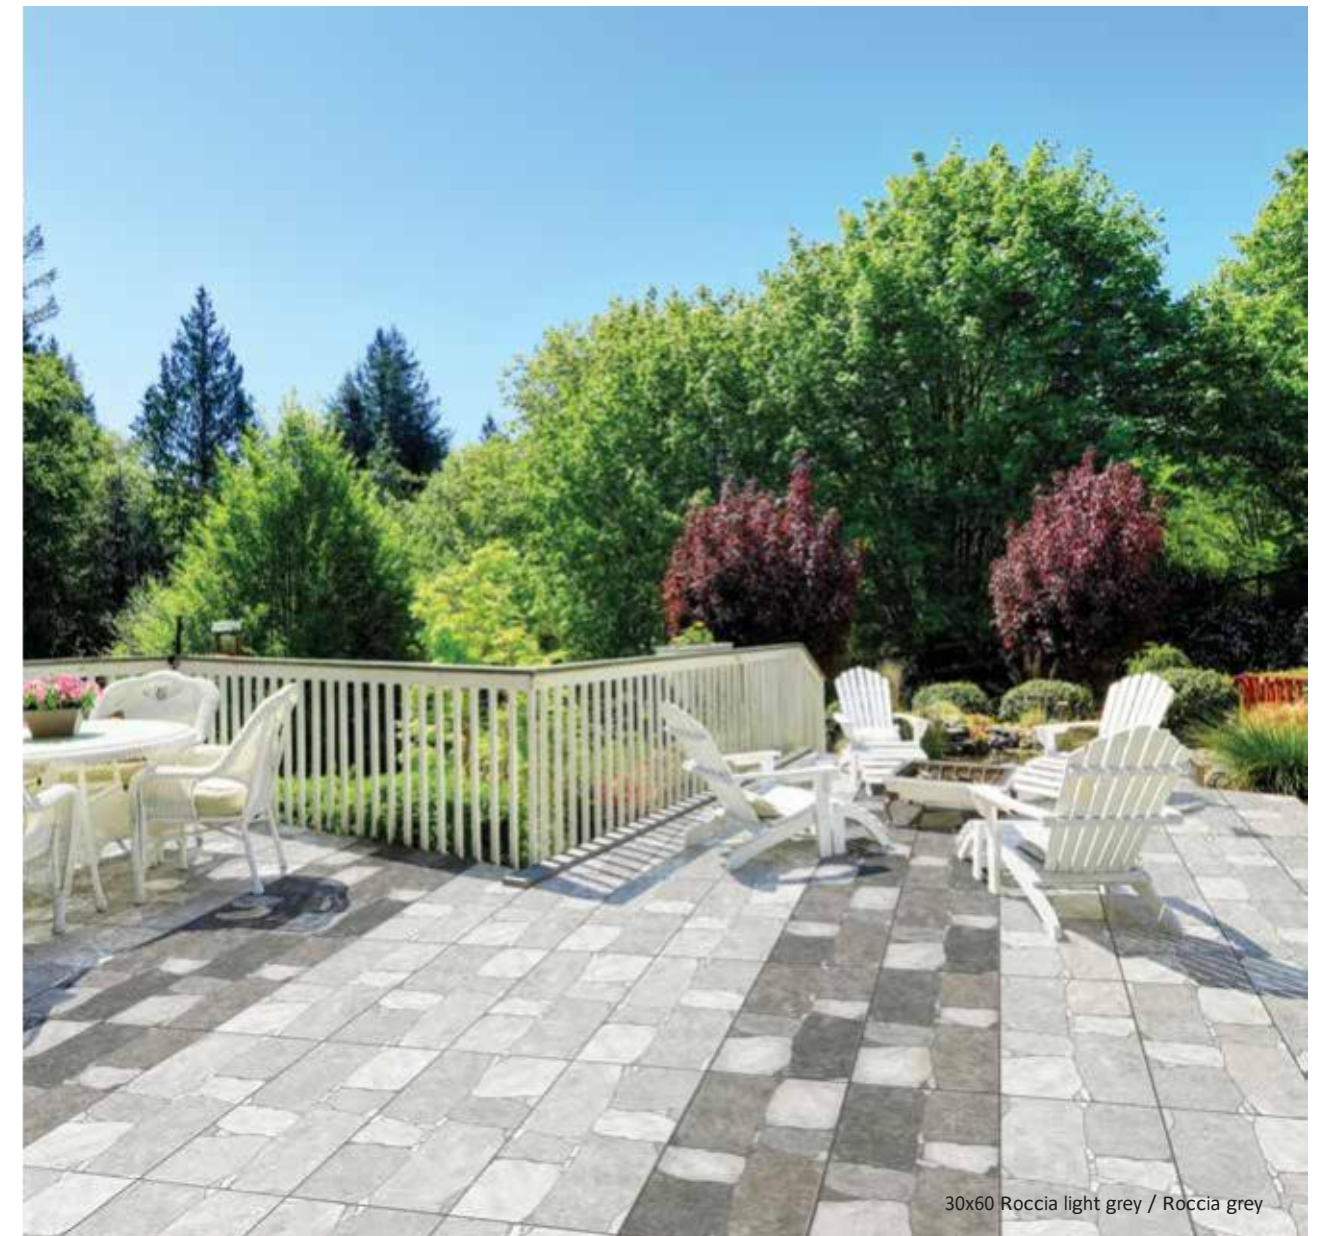

30x60 Roccia light grey / Roccia grey