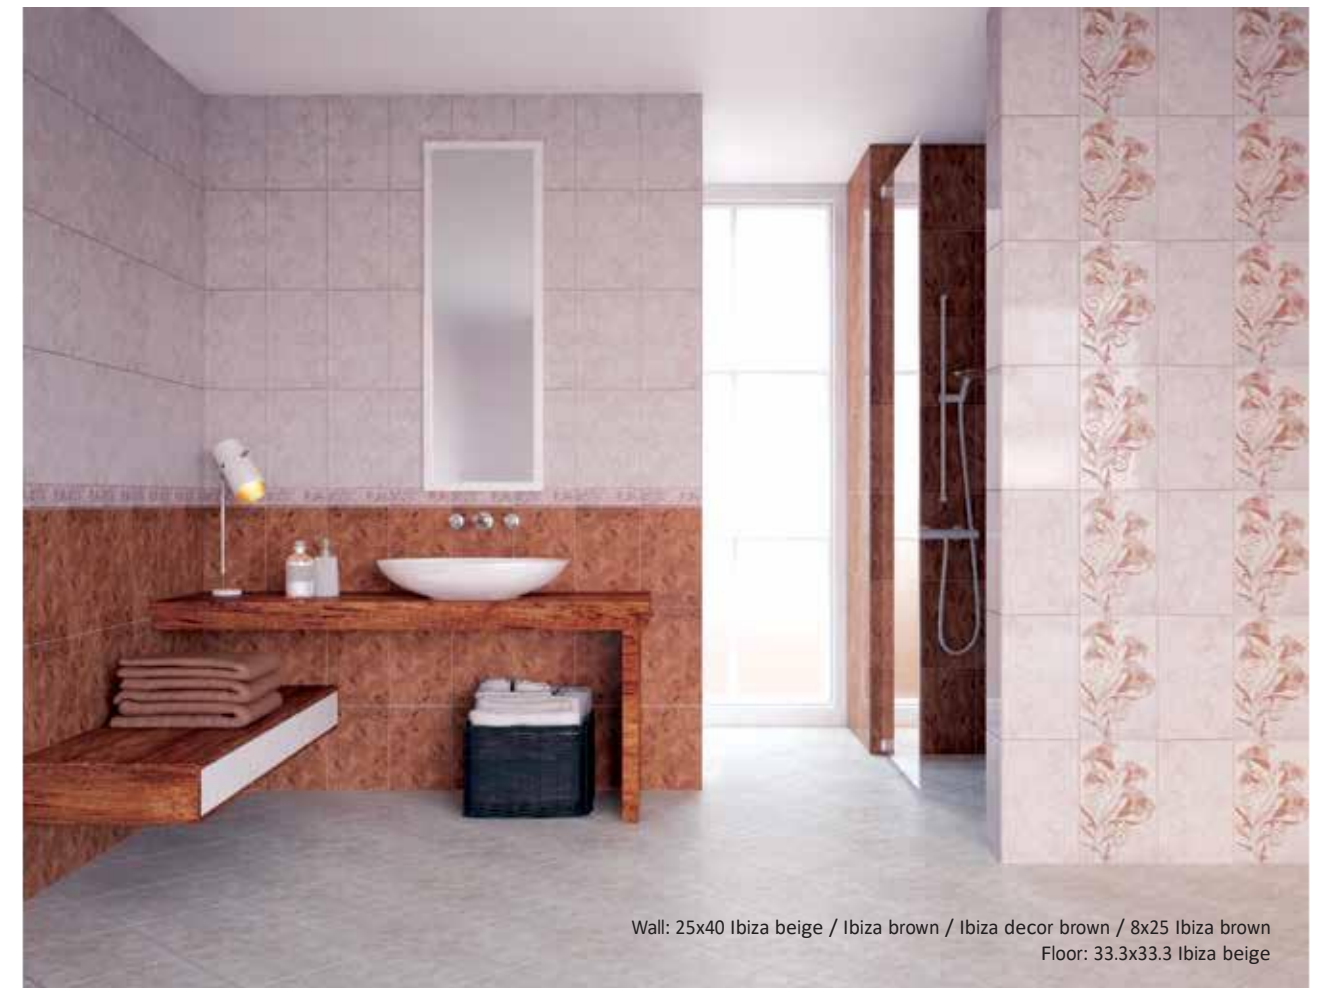

5755 Ibiza beige 25x40 WT/Glossy
2539 Ibiza brown 25x40 Decor
2540 Ibiza brown 8x25 Listel
5756 Ibiza brown 25x40 WT/Glossy

Wall: 25x40 Ibiza beige / Ibiza brown / Ibiza decor brown / 8x25 Ibiza brown
Floor: 33.3x33.3 Ibiza beige