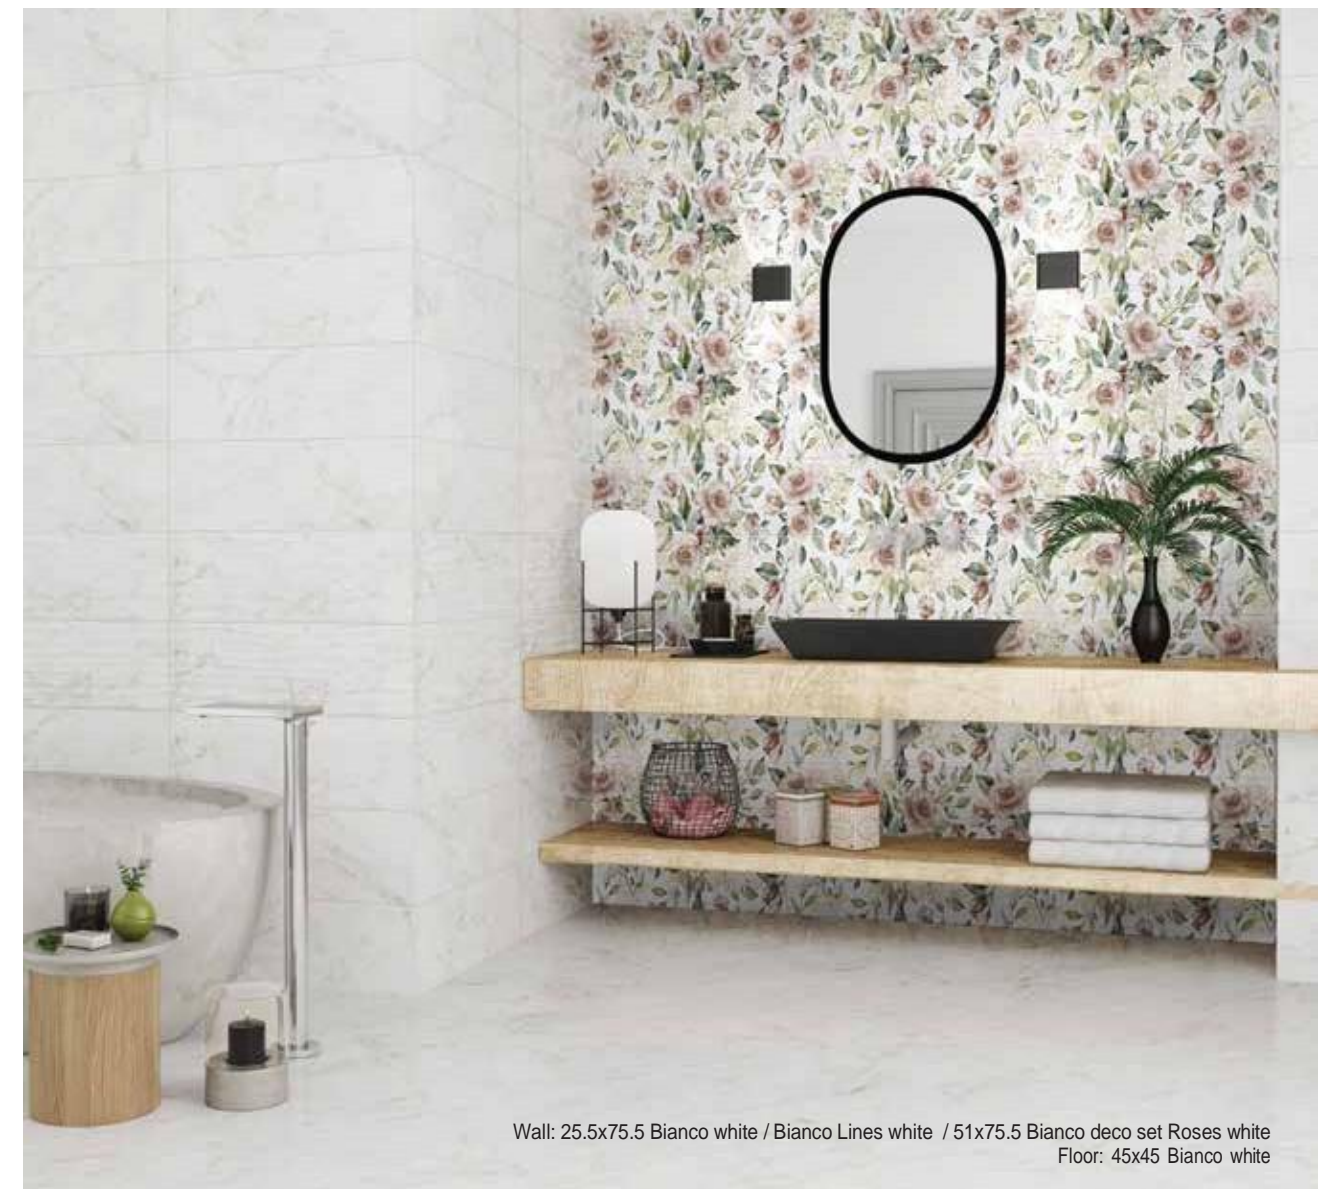

Wall: 25.5x75.5 Bianco white / Bianco Lines white / 51x75.5 Bianco deco set Roses white
Floor: 45x45 Bianco white