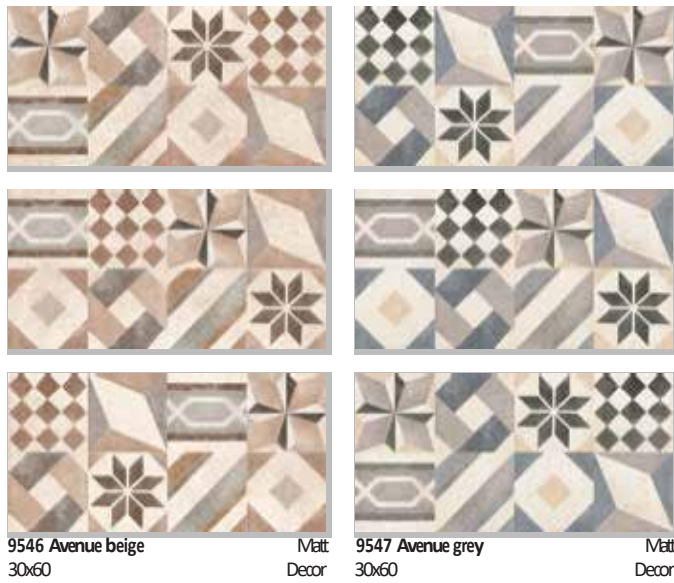

AVENUE

PORCELAIN TILE

Size

60x60 cm   30x60 cm

Size cm	Type	pc.	m²	pc.	m²	kg
100 x 100	porcelain	1 к-т	-	5	-	-
30 x 60	porcelain	9	1.62	32	51.84	990
30 x 60	porcelain	8	1.44	36	51.84	990

Matt
Decor