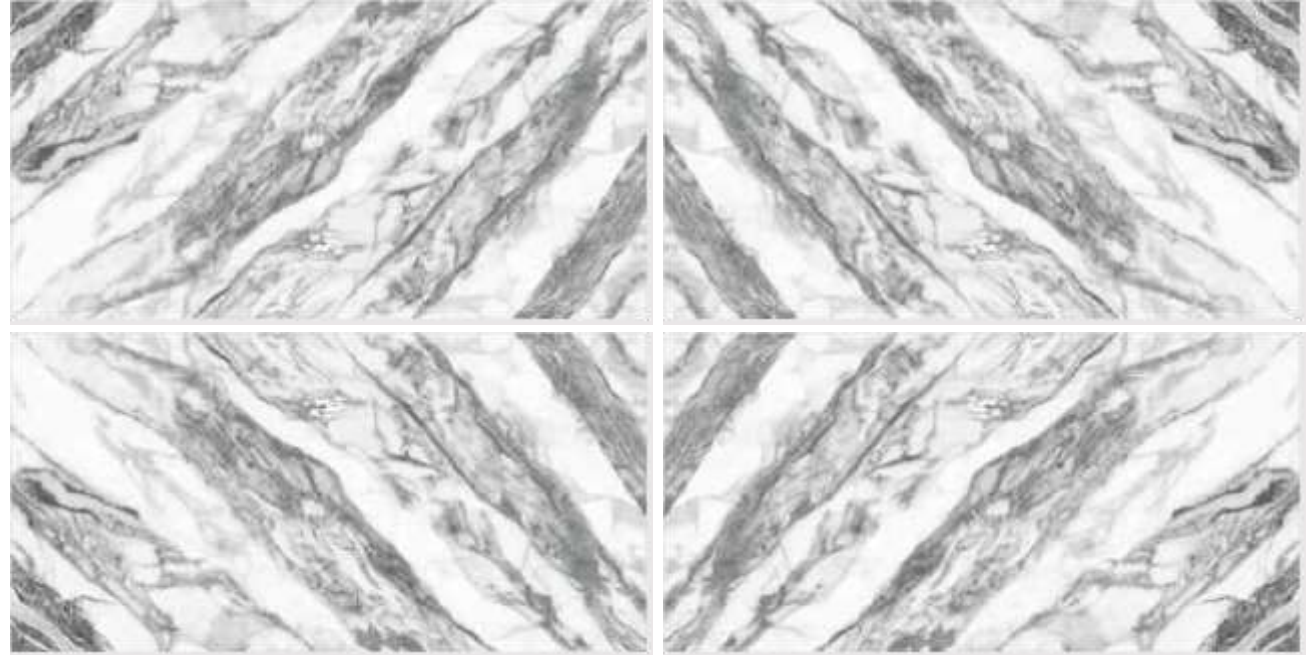

SUPREME

PORCELAIN TILE